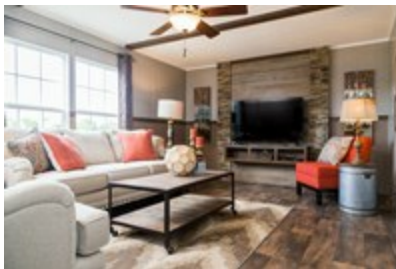

THE TRADITION 2868

THE TRADITION 2868 Model number: 34TRA28684AH17

4 beds • 2 baths • 1904 sq.ft. • 28' width • 68' depth

Our home building facilities invest in continuous product and process improvements. Plans, dimensions, features, materials, specifications and availability are subject to change without notice or obligation. Renderings and floor plans are representative likenesses of our homes and may differ from the actual homes. We invite you to tour a Home Center near you and inspect the highest value in quality housing available or call (985) 542-0036 to speak with a Home Consultant. Copyright 2017, CMH. All rights reserved.